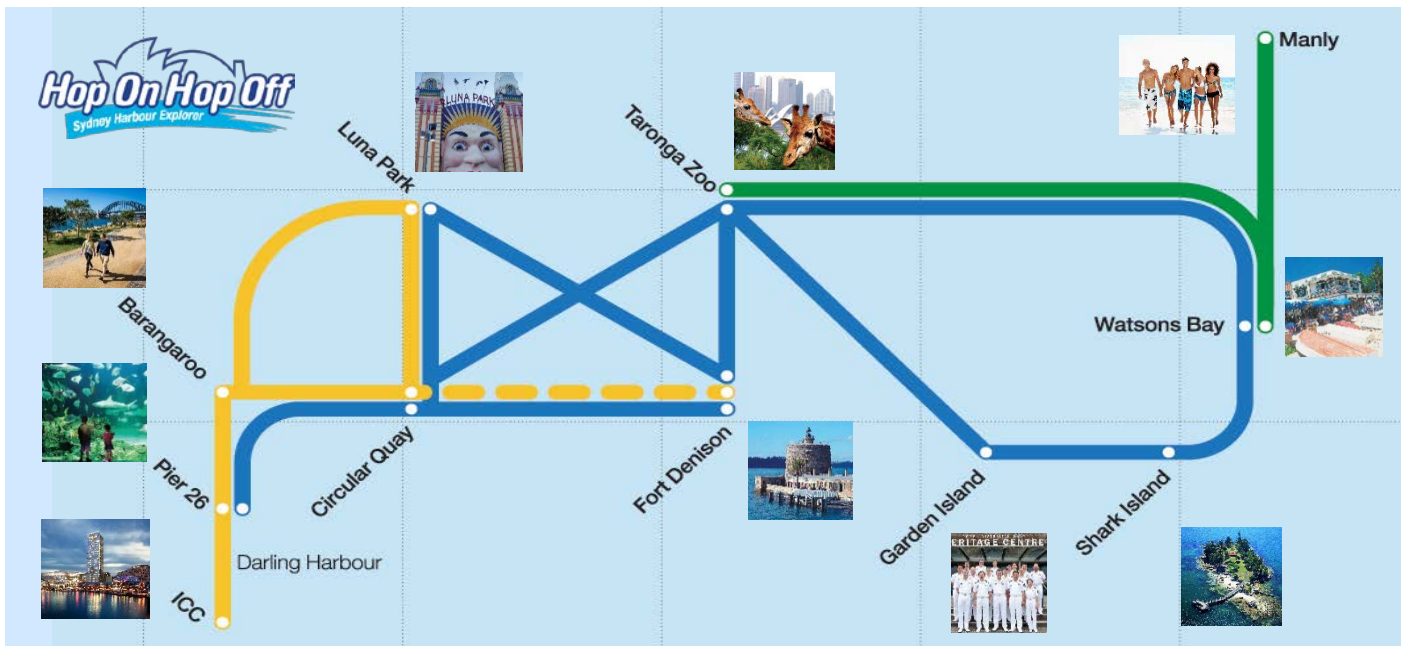

## Three Fantastic Ferry Routes

**BLUE** Darling Harbour, Circular Quay, Luna Park, Fort Denison, Taronga Zoo, Shark Island, Garden Island and Watsons Bay

**GREEN** Taronga Zoo, Watsons Bay and Manly

**YELLOW** Circular Quay, Barangaroo, ICC Sydney, Darling Harbour, Luna Park and Fort Denison