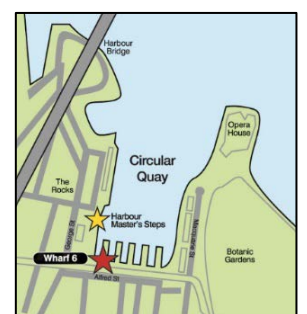

## Three Fantastic Ferry Routes

**BLUE** Darling Harbour, Circular Quay, Luna Park, Fort Denison, Taronga Zoo, Shark Island, Garden Island and Watsons Bay

**GREEN** Taronga Zoo, Watsons Bay and Manly

**YELLOW** Circular Quay, Barangaroo, ICC Sydney, Darling Harbour, Luna Park and Fort Denison