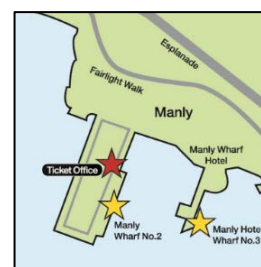

## Three Fantastic Ferry Routes

**BLUE** Darling Harbour, Circular Quay, Luna Park, Fort Denison, Taronga Zoo, Shark Island, Garden Island and Watsons Bay

**GREEN** Taronga Zoo, Watsons Bay and Manly

**YELLOW** Circular Quay, Barangaroo, ICC Sydney, Darling Harbour, Luna Park and Fort Denison