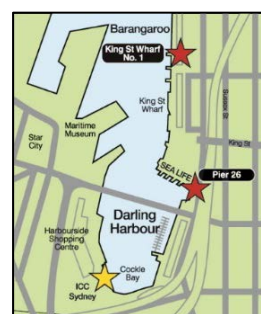

## Three Fantastic Ferry Routes

**BLUE** Darling Harbour, Circular Quay, Luna Park, Fort Denison, Taronga Zoo, Shark Island, Garden Island and Watsons Bay

**GREEN** Taronga Zoo, Watsons Bay and Manly

**YELLOW** Circular Quay, Barangaroo, ICC Sydney, Darling Harbour, Luna Park and Fort Denison