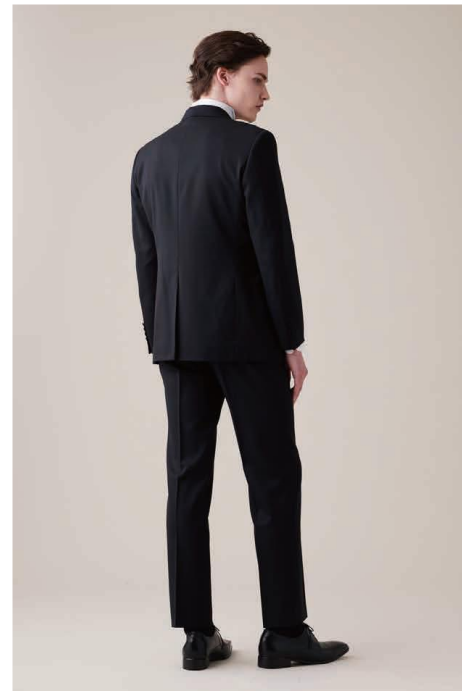

MRS - 14

\$ 580

Scene & Style

BASIC TUXEDO

Color

Black

Type

2Piece