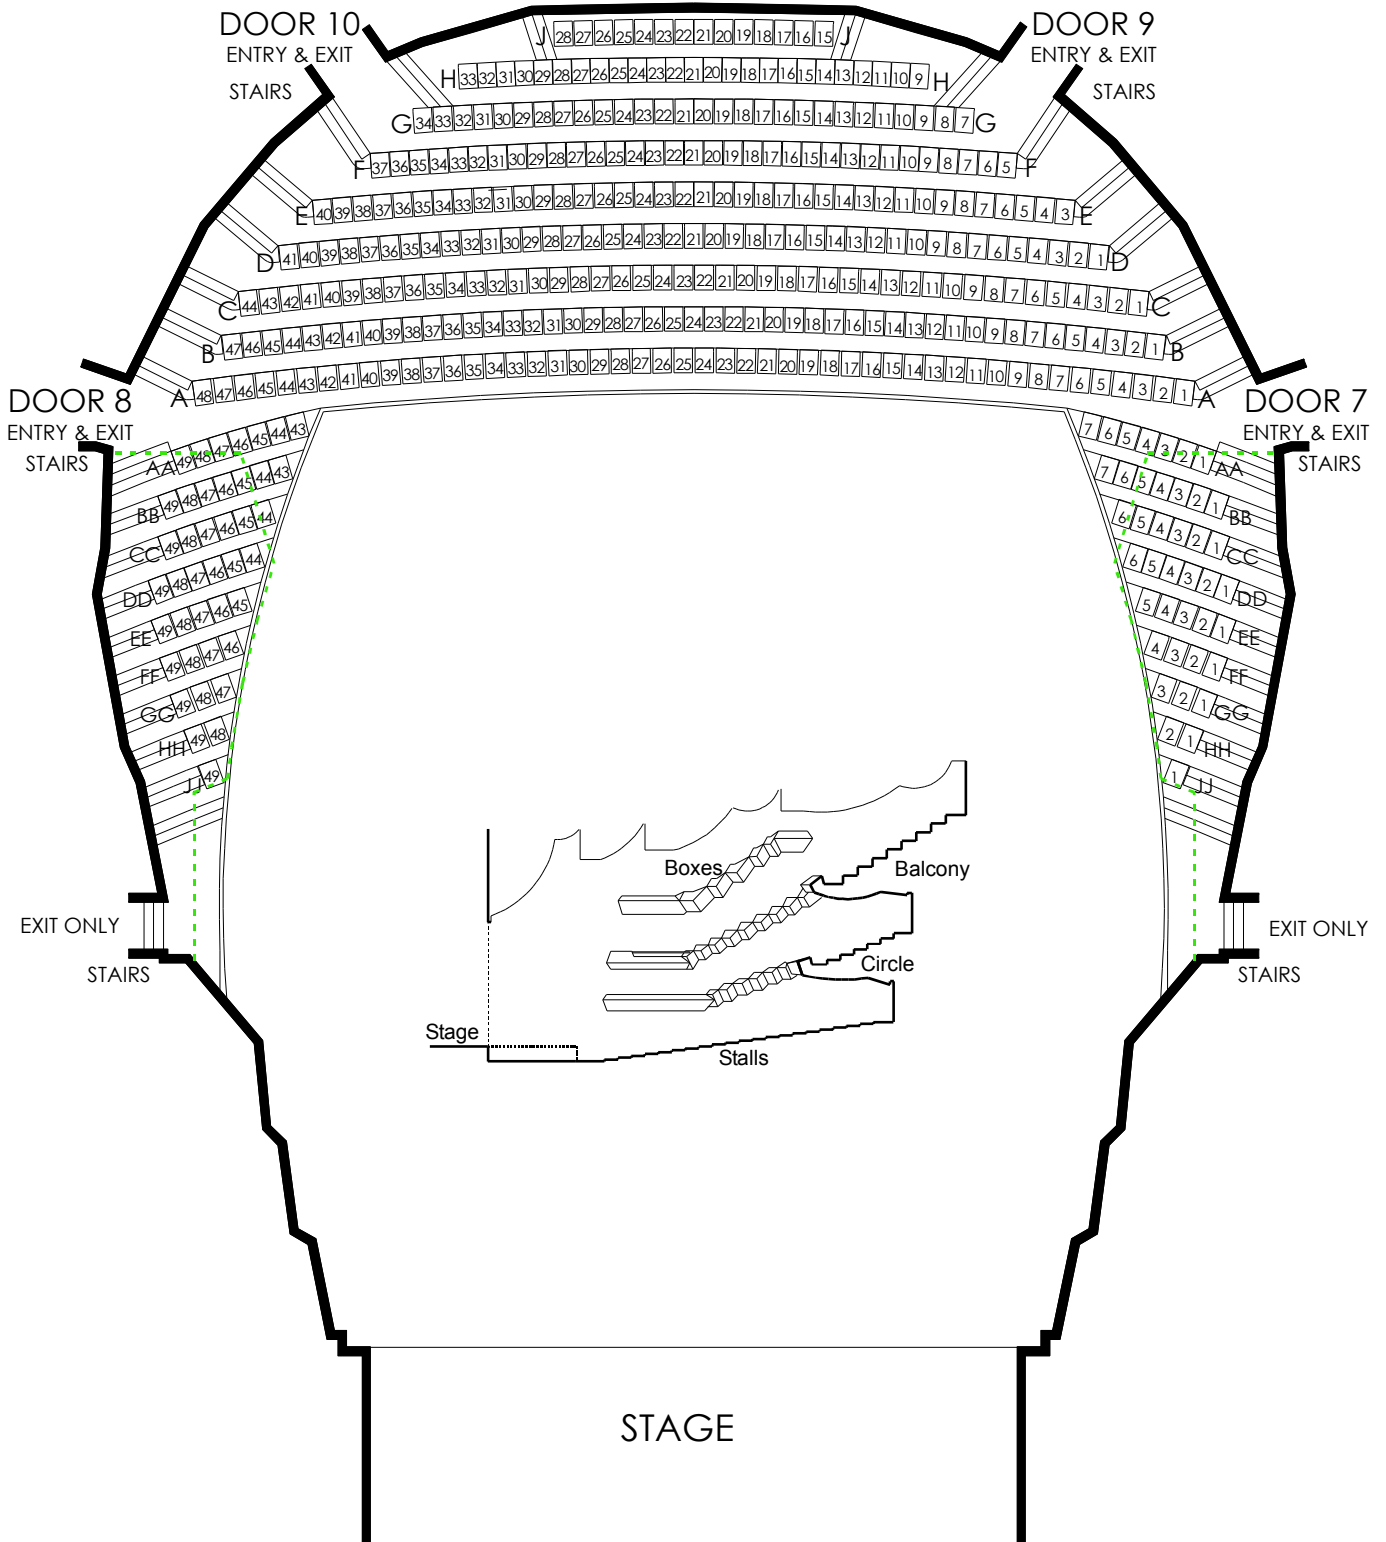

SEATING PLAN STATE THEATRE - STALLS

Theatres Building, 100 St Kilda Road, Melbourne, VIC 3000

- Line of Balcony over
- Line of Circle over

- Optional Seats
- Wheelchair
- Companion or Seat for person with disabilities

TOTAL STANDARD SEATING = 1096
TOTAL (INC. ORCHESTRA PIT) SEATING = 1224

SEATING PLAN STATE THEATRE - CIRCLE

Theatres Building, 100 St Kilda Road, Melbourne, VIC 3000

--- Line of Balcony over

- Optional Seats
- Wheelchair
- Companion or Seat for person with disabilities

TOTAL STANDARD SEATING = 403
TOTAL (INC. WHEELCHAIR POSITIONS) SEATING = 407

SEATING PLAN STATE THEATRE - BALCONY

Theatres Building, 100 St Kilda Road, Melbourne, VIC 3000

--- Line of Boxes over

TOTAL STANDARD SEATING = 400

- Optional Seats
- Wheelchair
- Companion or Seat for person with disabilities

SEATING PLAN STATE THEATRE - BOXES

Theatres Building, 100 St Kilda Road, Melbourne, VIC 3000

TOTAL STANDARD SEATING = 38
TOTAL (INC. WHEELCHAIR POSITIONS) SEATING = 46