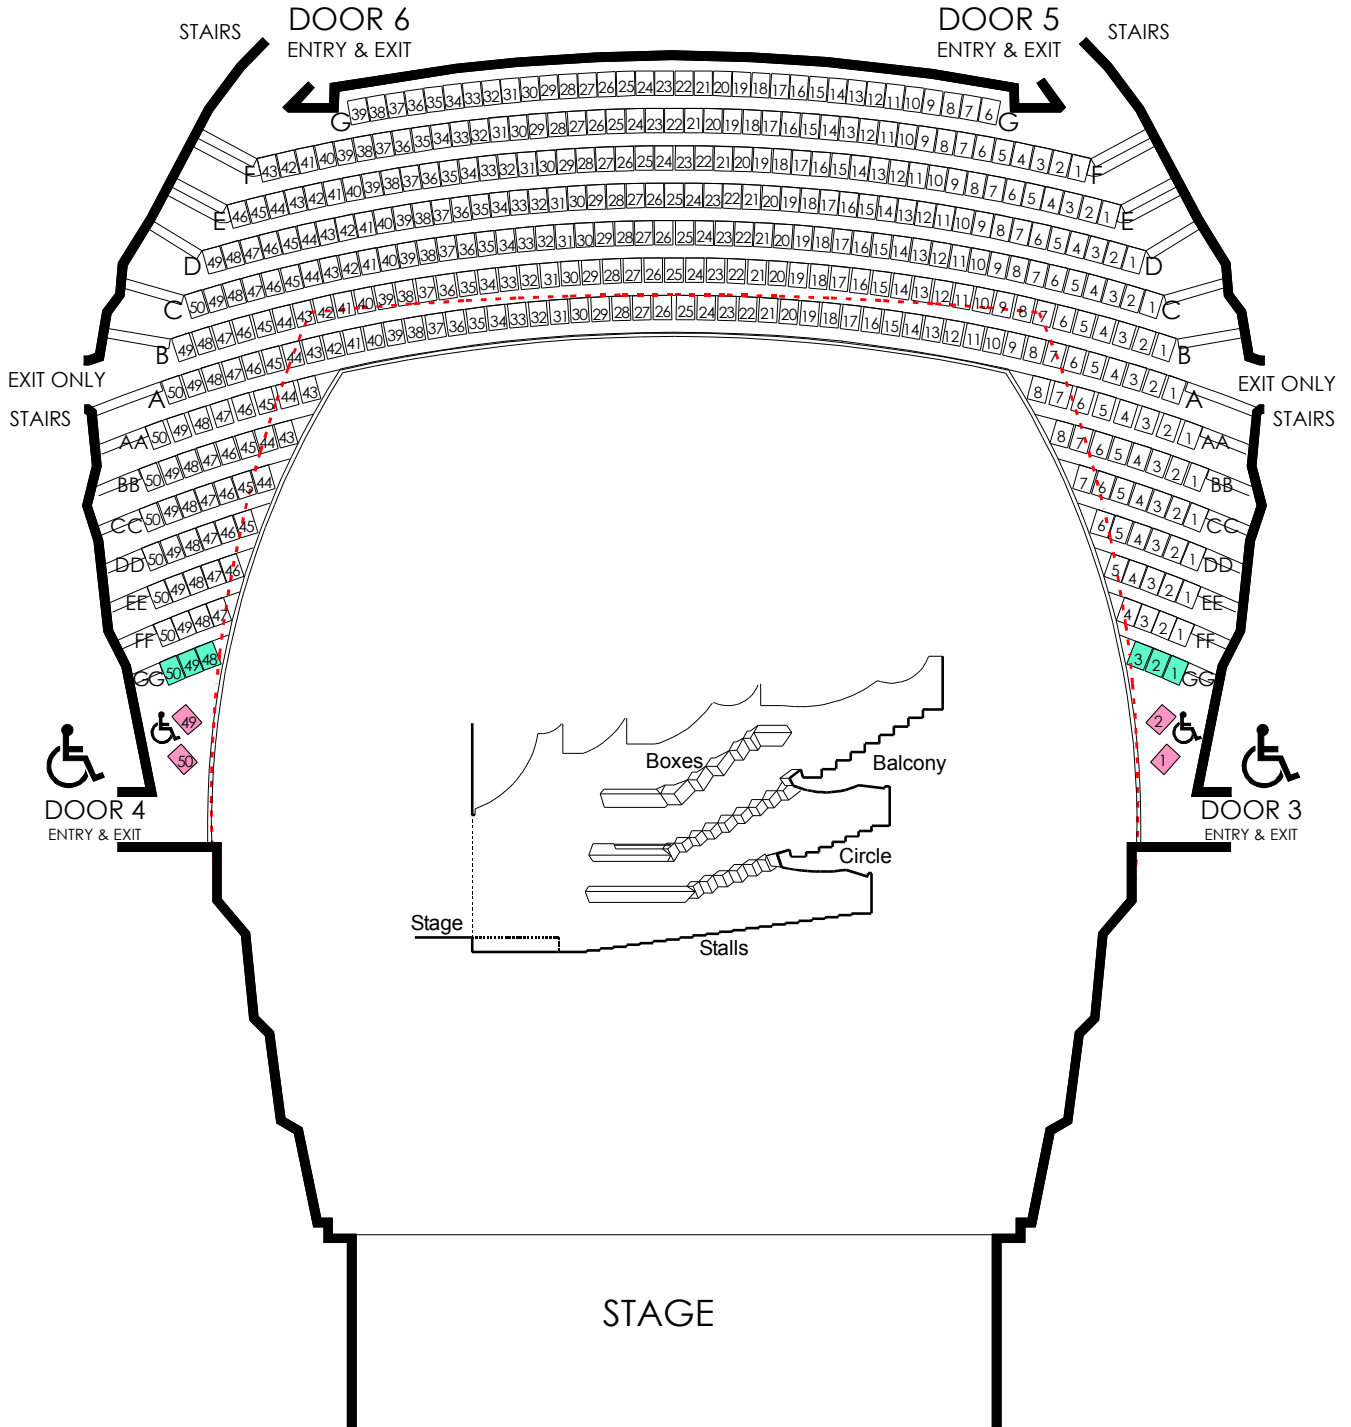

SEATING PLAN STATE THEATRE - STALLS

Theatres Building, 100 St Kilda Road, Melbourne, VIC 3000

- Line of Balcony over
- Line of Circle over

- Optional Seats
- Wheelchair
- Companion or Seat for person with disabilities

TOTAL STANDARD SEATING = 1096
TOTAL (INC. ORCHESTRA PIT) SEATING = 1224

SEATING PLAN STATE THEATRE - CIRCLE

Theatres Building, 100 St Kilda Road, Melbourne, VIC 3000

--- Line of Balcony over

- Optional Seats
- Wheelchair
- Companion or Seat for person with disabilities

TOTAL STANDARD SEATING = 403
TOTAL (INC. WHEELCHAIR POSITIONS) SEATING = 407

SEATING PLAN STATE THEATRE - BALCONY

Theatres Building, 100 St Kilda Road, Melbourne, VIC 3000

--- Line of Boxes over

TOTAL STANDARD SEATING = 400

- Optional Seats
- Wheelchair
- Companion or Seat for person with disabilities

SEATING PLAN STATE THEATRE - BOXES

Theatres Building, 100 St Kilda Road, Melbourne, VIC 3000

TOTAL STANDARD SEATING = 38
TOTAL (INC. WHEELCHAIR POSITIONS) SEATING = 46