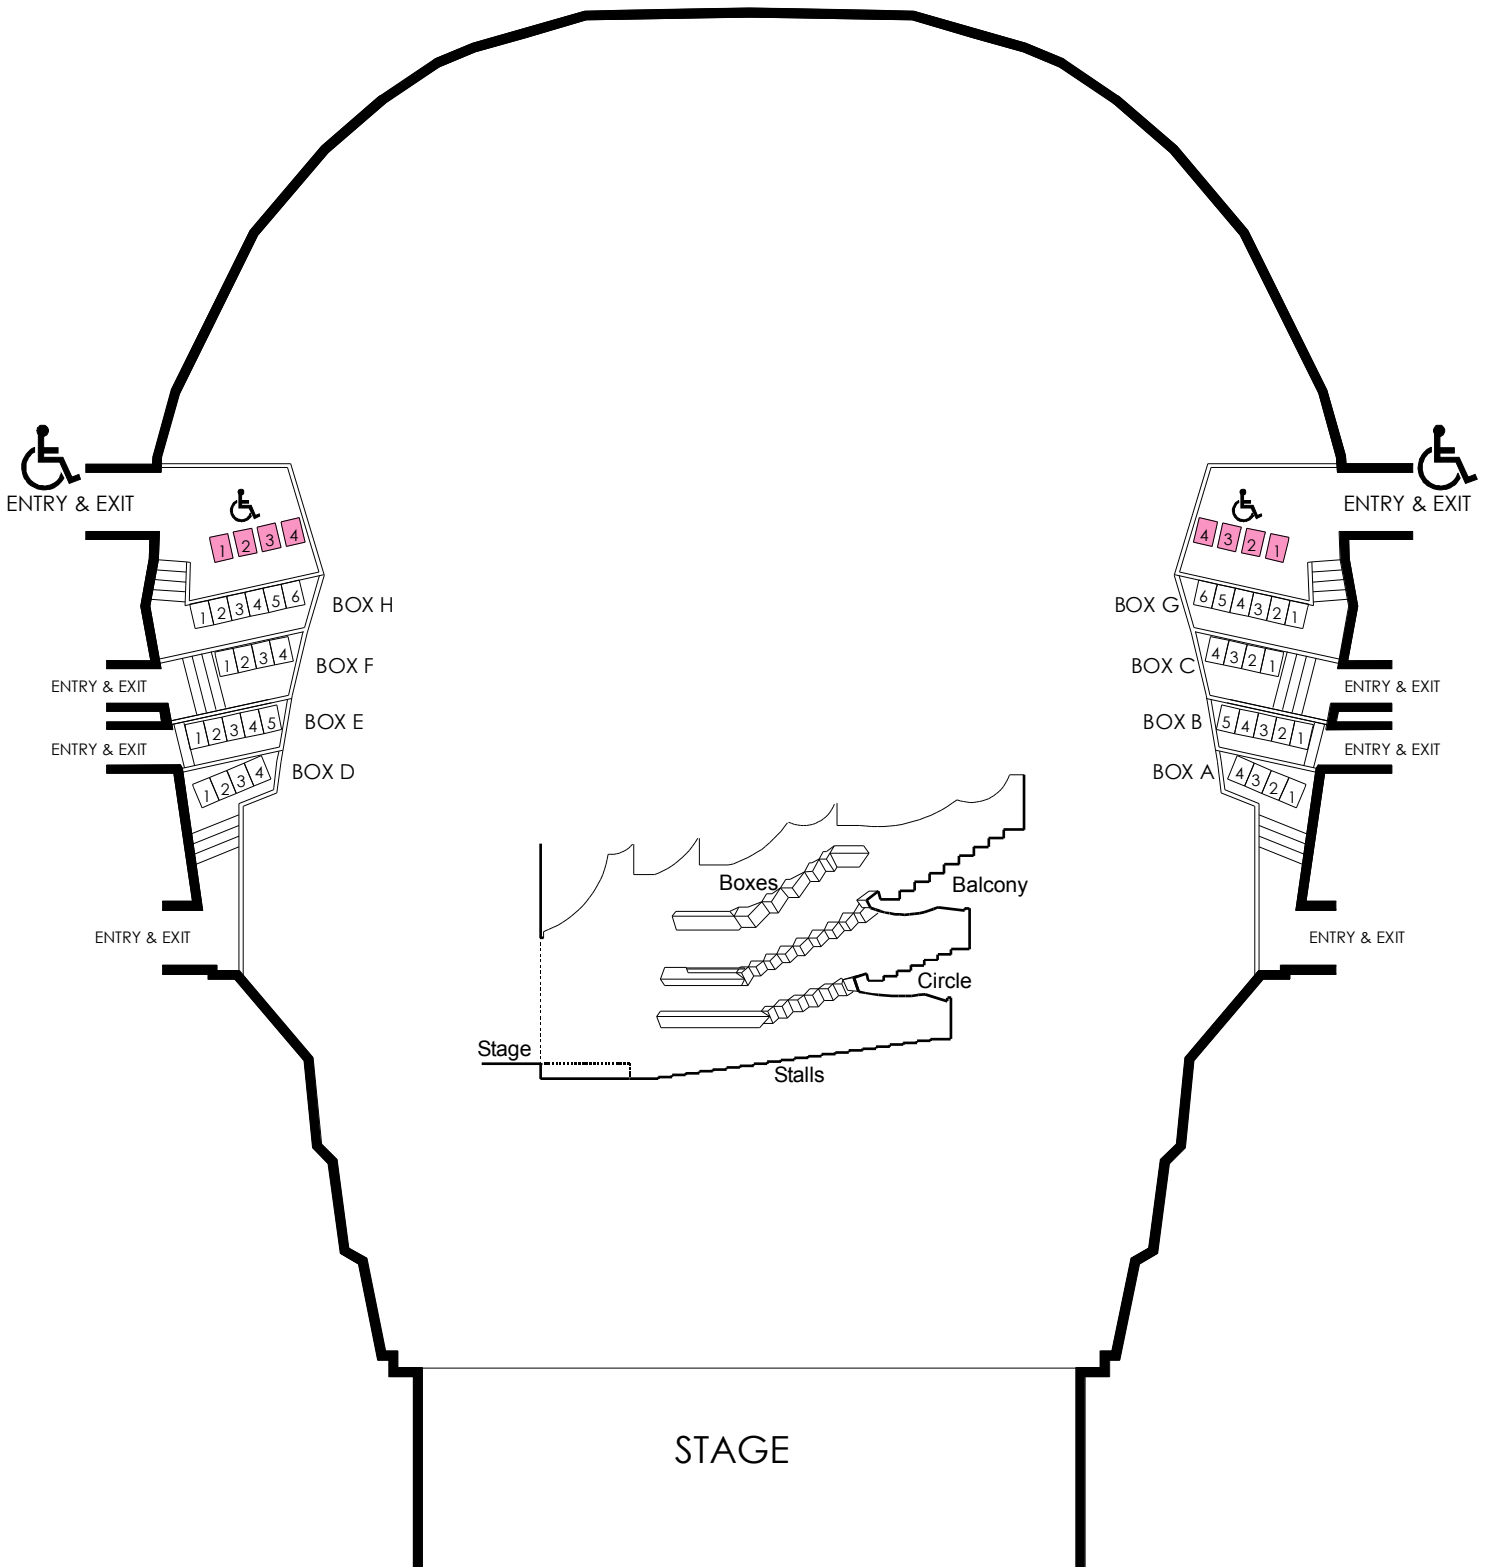

SEATING PLAN STATE THEATRE - STALLS

Theatres Building, 100 St Kilda Road, Melbourne, VIC 3000

- Line of Balcony over
- Line of Circle over

- Optional Seats
- Wheelchair
- Companion or Seat for person with disabilities

TOTAL STANDARD SEATING = 1096
TOTAL (INC. ORCHESTRA PIT) SEATING = 1224

SEATING PLAN STATE THEATRE - CIRCLE

Theatres Building, 100 St Kilda Road, Melbourne, VIC 3000

--- Line of Balcony over

- Optional Seats
- Wheelchair
- Companion or Seat for person with disabilities

TOTAL STANDARD SEATING = 403
TOTAL (INC. WHEELCHAIR POSITIONS) SEATING = 407

SEATING PLAN STATE THEATRE - BALCONY

Theatres Building, 100 St Kilda Road, Melbourne, VIC 3000

--- Line of Boxes over

TOTAL STANDARD SEATING = 400

- Optional Seats
- Wheelchair
- Companion or Seat for person with disabilities

SEATING PLAN STATE THEATRE - BOXES

Theatres Building, 100 St Kilda Road, Melbourne, VIC 3000

TOTAL STANDARD SEATING = 38
TOTAL (INC. WHEELCHAIR POSITIONS) SEATING = 46