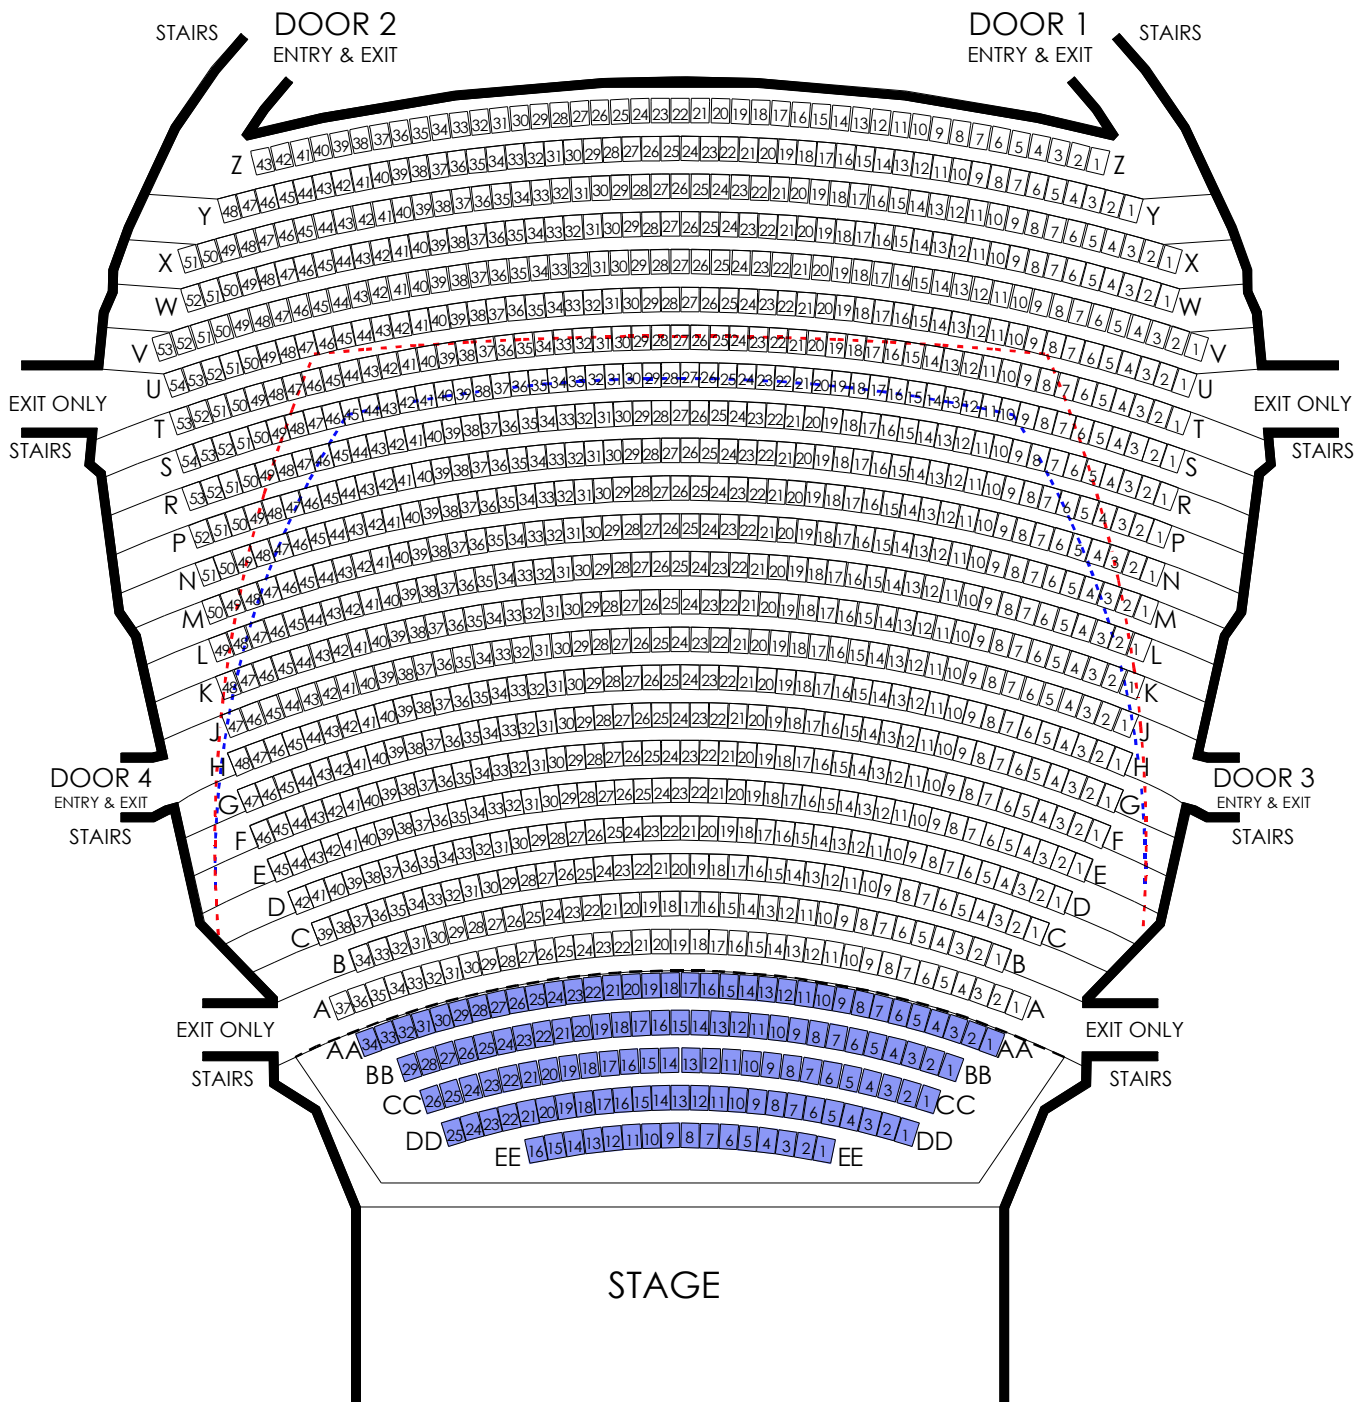

SEATING PLAN STATE THEATRE - STALLS

Theatres Building, 100 St Kilda Road, Melbourne, VIC 3000

- Line of Balcony over
- Line of Circle over

- Optional Seats
- Wheelchair
- Companion or Seat for person with disabilities

TOTAL STANDARD SEATING = 1096
TOTAL (INC. ORCHESTRA PIT) SEATING = 1224

SEATING PLAN STATE THEATRE - CIRCLE

Theatres Building, 100 St Kilda Road, Melbourne, VIC 3000

--- Line of Balcony over

- Optional Seats
- Wheelchair
- Companion or Seat for person with disabilities

TOTAL STANDARD SEATING = 403
TOTAL (INC. WHEELCHAIR POSITIONS) SEATING = 407

SEATING PLAN STATE THEATRE - BALCONY

Theatres Building, 100 St Kilda Road, Melbourne, VIC 3000

--- Line of Boxes over

TOTAL STANDARD SEATING = 400

- Optional Seats
- Wheelchair
- Companion or Seat for person with disabilities

SEATING PLAN STATE THEATRE - BOXES

Theatres Building, 100 St Kilda Road, Melbourne, VIC 3000

TOTAL STANDARD SEATING = 38
TOTAL (INC. WHEELCHAIR POSITIONS) SEATING = 46